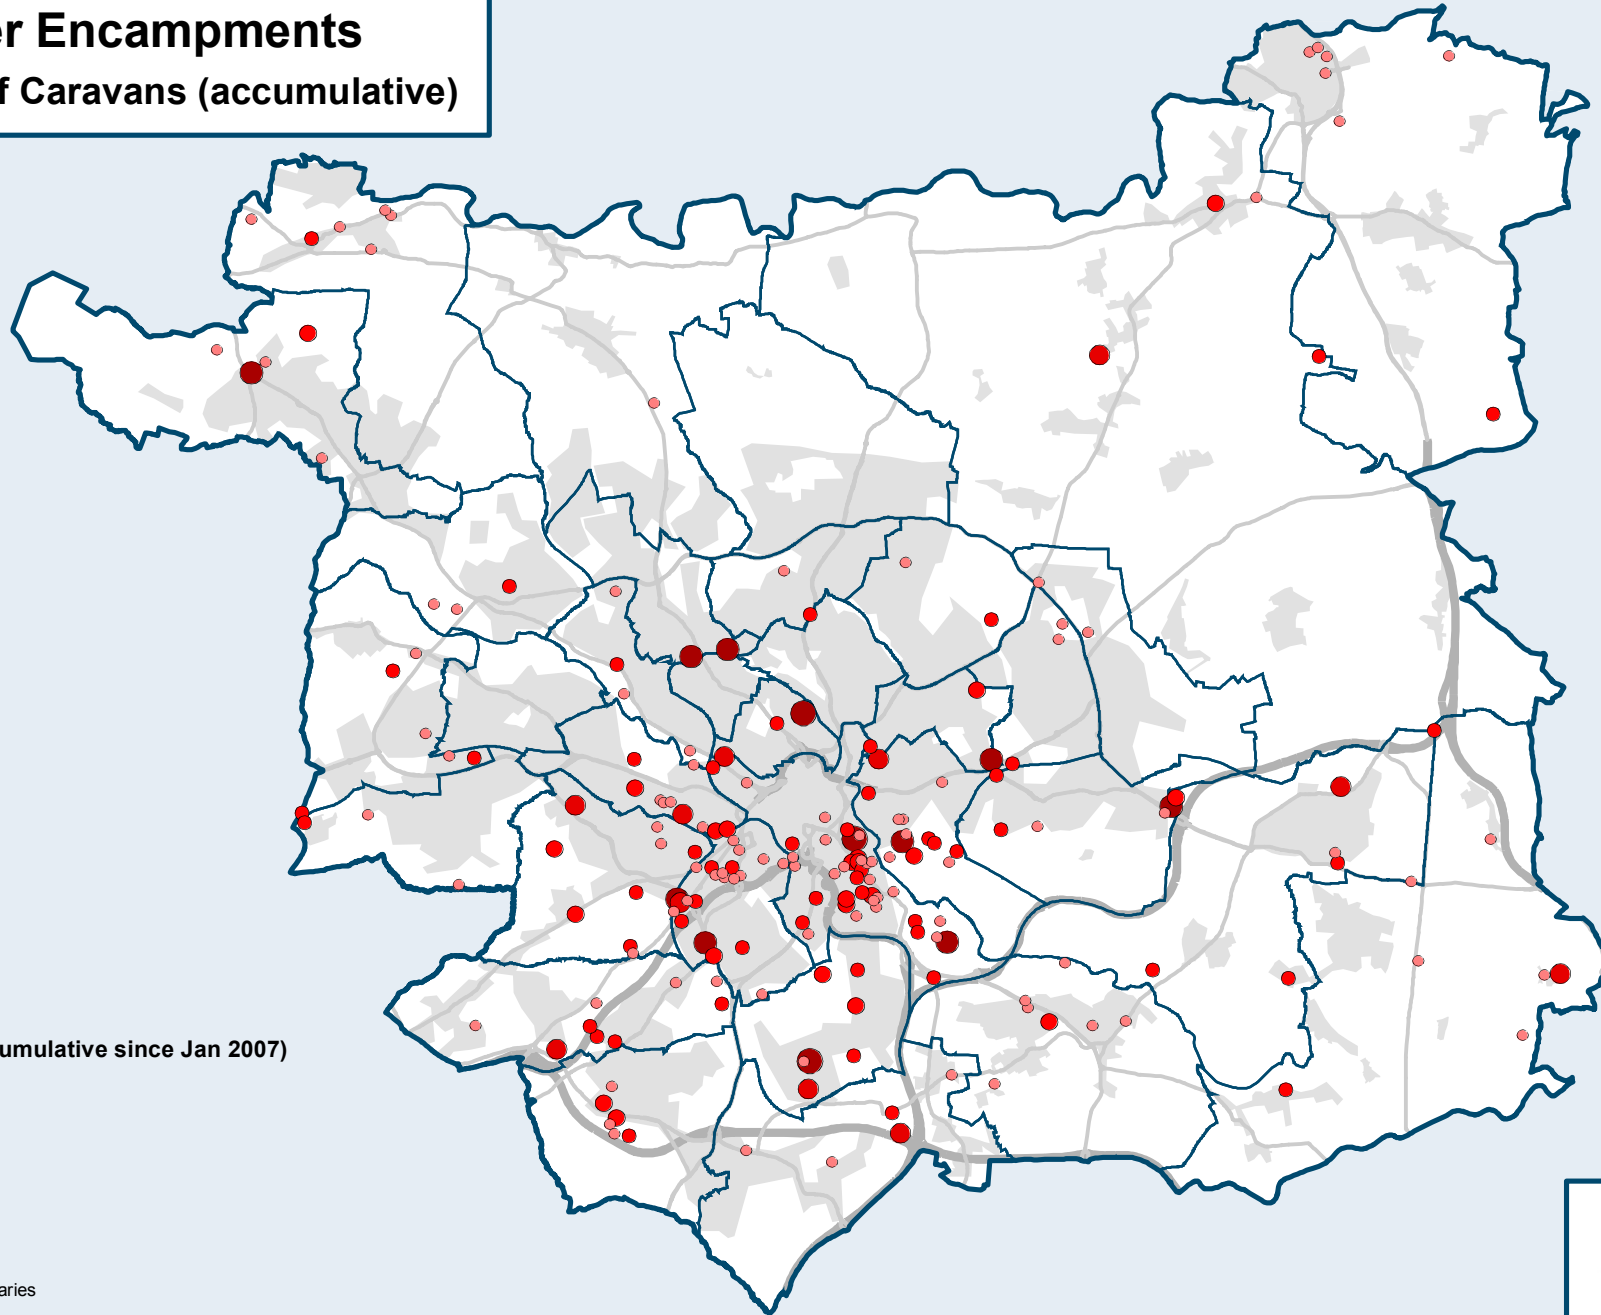

Traveller Encampments

Number of Caravans (accumulative)

Legend

Caravans (accumulative since Jan 2007)

- 1 - 10
- 11 - 20
- 21 - 30
- 31 - 40
- 41 - 70
- 71 - 120

□ Ward Boundaries